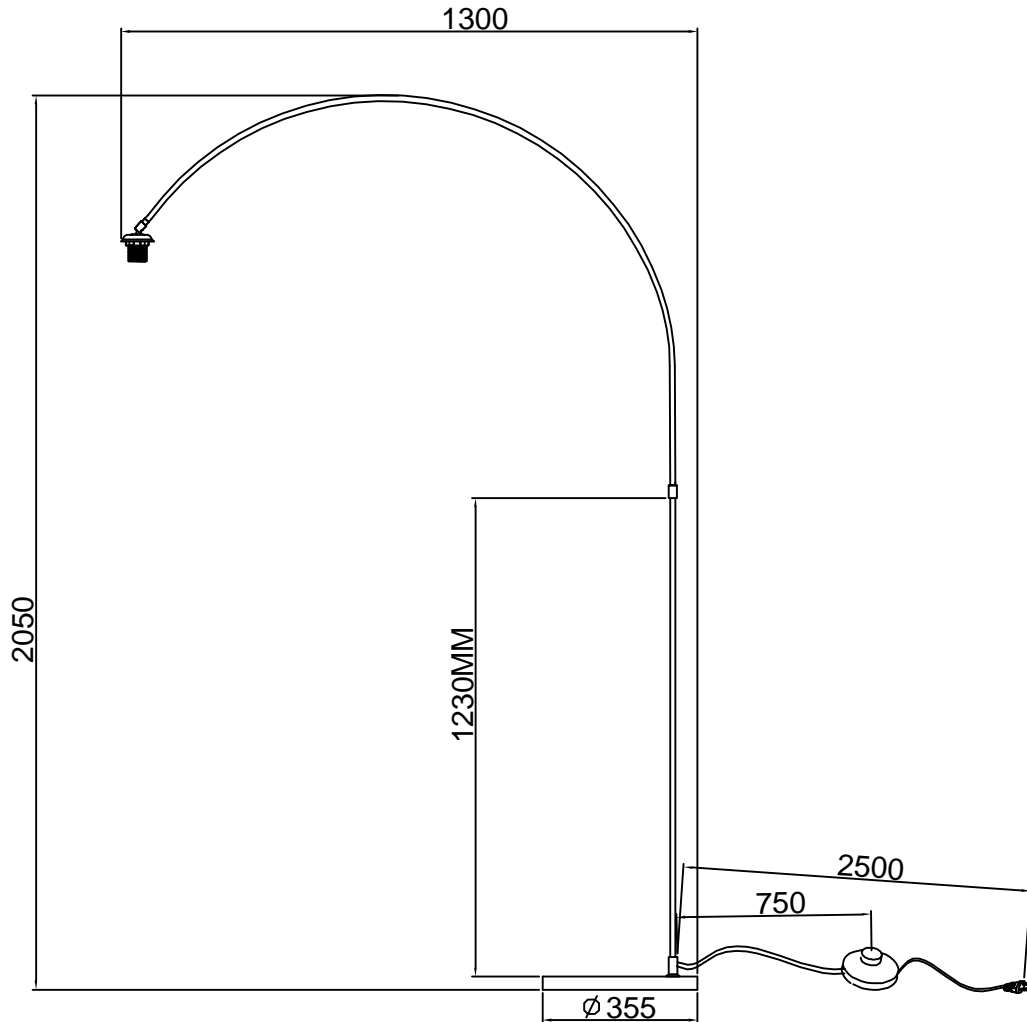

IT'S ABOUT RoMi[®]

CITY LIGHTS
↳ Technical drawing & packing details

BOLIVIA FLOOR LAMP (BOLIVIA/F)

SIZE: max. height 205 cm
E27, MAX 60W or 13W CFL

Packing details

Box sizes: 132*56*11CM
Total CBM: 0.081
G.W: 11.22
N.W: 9.72
Number of boxes: 1PC