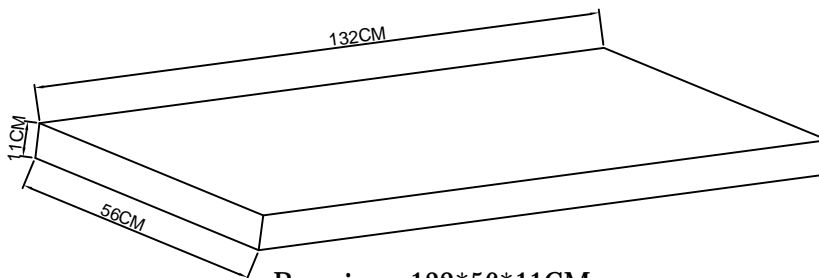

IT'S ABOUT RoMi[®]

CITY LIGHTS
↳ Technical drawing & packing details

BOLIVIA FLOOR LAMP (BOLIVIA/F)

SIZE: max. height 205 cm
E27, MAX 60W or 13W CFL

Packing details

Box sizes: 132*56*11CM
Total CBM: 0.081
G.W: 11.22
N.W: 9.72
Number of boxes: 1PC